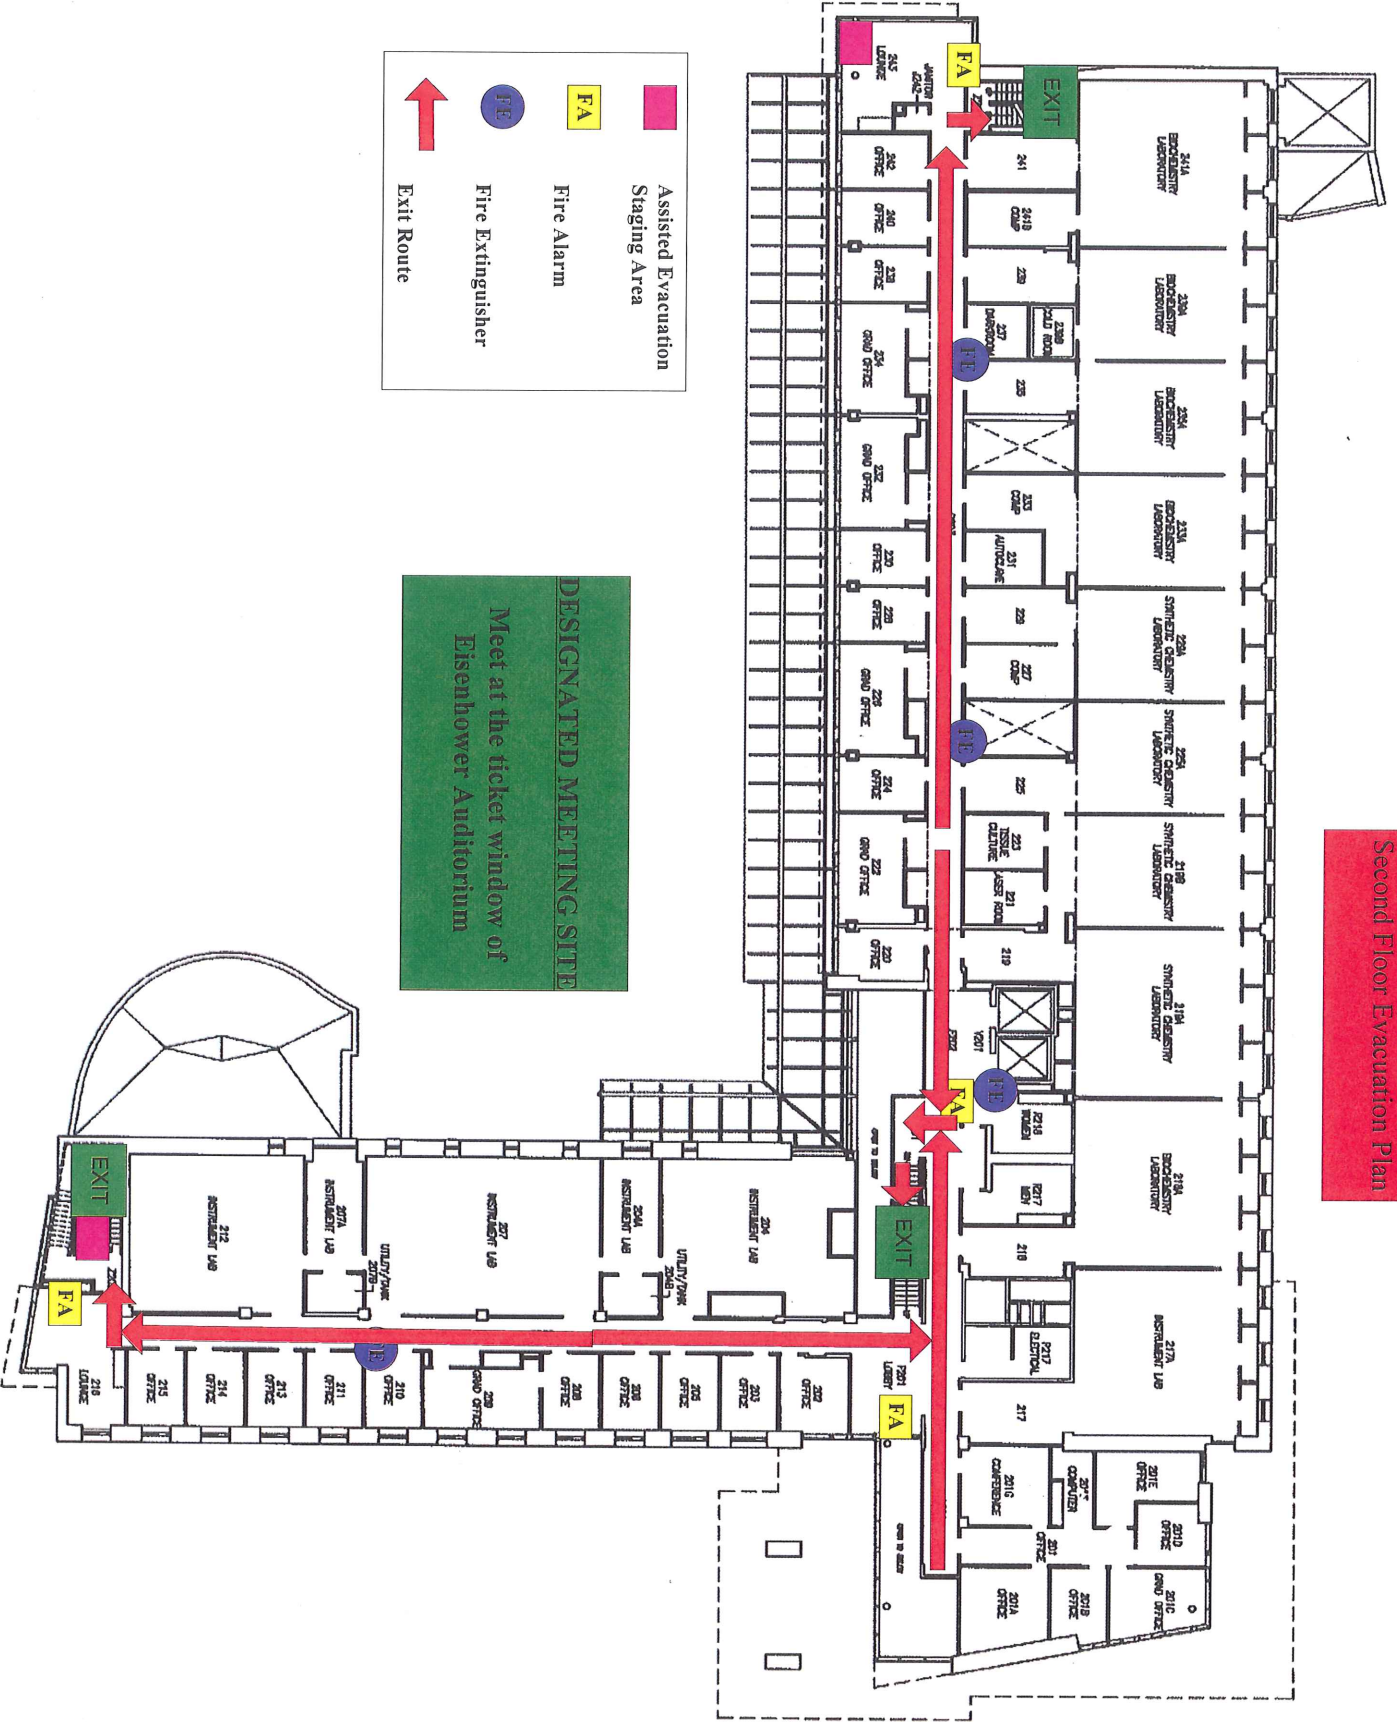

Chemistry Building  
Second Floor Evacuation Plan

DESIGNATED MEETING SITE  
Meet at the ticket window of  
Eisenhower Auditorium

- Assisted Evacuation Staging Area
- Fire Alarm
- Fire Extinguisher
- Exit Route