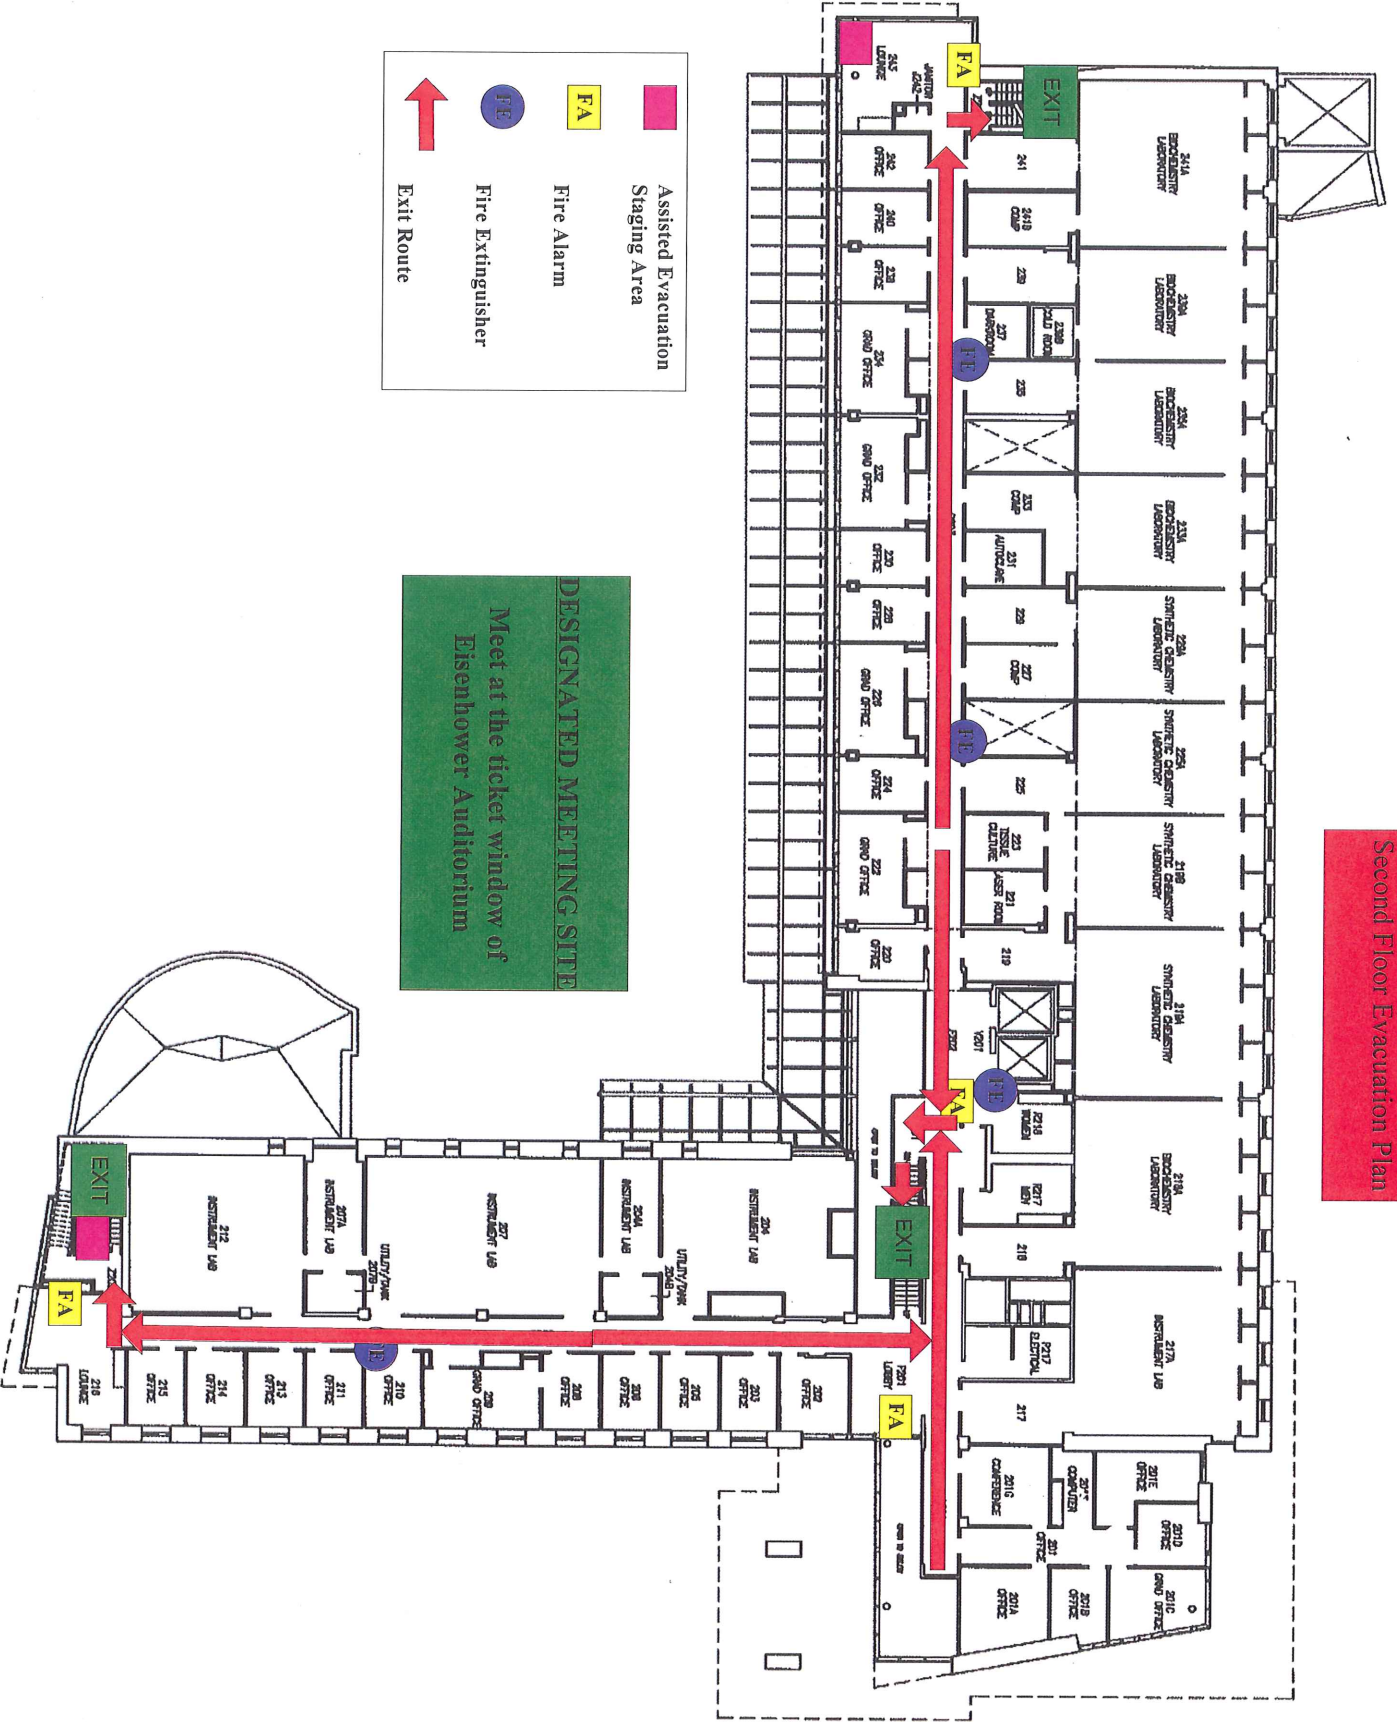

Chemistry Building
Second Floor Evacuation Plan

DESIGNATED MEETING SITE
Meet at the ticket window of
Eisenhower Auditorium

- Assisted Evacuation Staging Area
- Fire Alarm
- Fire Extinguisher
- Exit Route